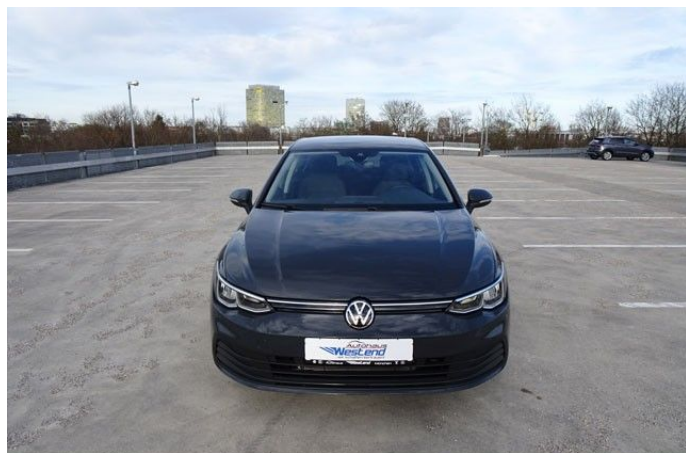

## Volkswagen Golf Life 1,5l TSI 96kW 6-Gang Navi LED Klima